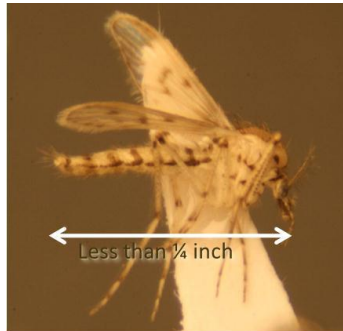

LAKE COUNTY VECTOR CONTROL DISTRICT

Office 707-263-4770 Fax 707-263-3653
info@lcvcd.org www.lcvcd.org

Clear Lake Gnat, *Chaoborus astictopus* Family Chaoboridae (Phantom midges)

Clear Lake gnat adult

This tiny insect emerged from Clear Lake in tremendous numbers in the 1940s and 1950s, prompting the establishment of the Lake County Mosquito and Gnat Abatement District. Measuring less than 1/4" in length, it made up for its small size in sheer numbers. Millions of these gnats emerged nightly from Clear Lake, and long-time Lake

County residents remember drifts of dead gnats a foot deep under lights. At times, the Clear Lake gnat swarms were so thick that drivers had to pull over every quarter-mile to scrape the dead gnats off their cars' headlights and windshield!

Adult Clear Lake gnats covering a resort sign.

Clear Lake gnat larva

The Clear Lake gnat is still present in Clear Lake today, but its population is much smaller than it used to be. It is believed that the introduction of two fish species (Inland Silverside and Threadfin Shad) into Clear Lake have helped to keep it from reaching nuisance levels.